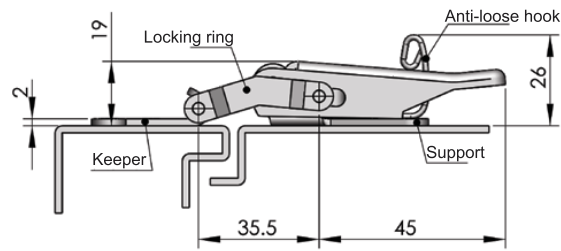

Accessories	<p>DK605</p>  <p>Main material and finish: Mirror polished stainless steel</p> <p>Performance parameter: Maximum static load: 800N</p>
Electronic lock	
Handle lock	
Cylinder lock	
Plane lock	
Rod control lock	

ERP DK605S4A000004

Panel lock	<p>DK606</p>  <p>Main material and finish: Zinc-plated steel</p> <p>Performance parameter: Maximum static load: 150N</p>
Toggle and hook	
Handles	
Door stop	
Hinge	
Seal gasket	