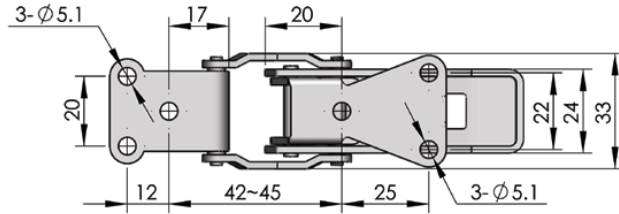

Accessories	<p>DK605</p>  <p>Main material and finish: Mirror polished stainless steel</p> <p>Performance parameter: Maximum static load: 800N</p>
Electronic lock	
Handle lock	
Cylinder lock	
Plane lock	
Rod control lock	

ERP DK605S4A000004

Panel lock	<p>DK606</p>  <p>Main material and finish: Zinc-plated steel</p> <p>Performance parameter: Maximum static load: 150N</p>
Toggle and hook	
Handles	
Door stop	
Hinge	
Seal gasket	