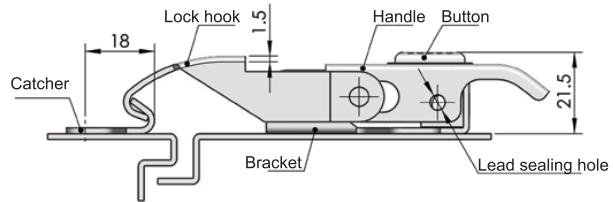

Accessories	<p>DK605</p>  <p>Main material and finish: Mirror polished stainless steel</p> <p>Performance parameter: Maximum static load: 800N</p>
Electronic lock	
Handle lock	
Cylinder lock	
Plane lock	
Rod control lock	

ERP DK605S4A000004

Panel lock	<p>DK606</p>  <p>Main material and finish: Zinc-plated steel</p> <p>Performance parameter: Maximum static load: 150N</p>
Toggle and hook	
Handles	
Door stop	
Hinge	
Seal gasket	