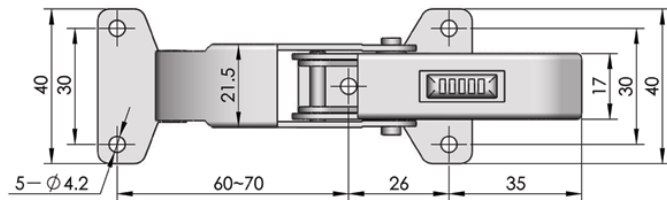

Accessories	<p>DK605</p>  <p>Main material and finish: Mirror polished stainless steel</p> <p>Performance parameter: Maximum static load: 800N</p>
Electronic lock	
Handle lock	
Cylinder lock	
Plane lock	
Rod control lock	

ERP DK605S4A000004

Panel lock	<p>DK606</p>  <p>Main material and finish: Zinc-plated steel</p> <p>Performance parameter: Maximum static load: 150N</p>
Toggle and hook	
Handles	
Door stop	
Hinge	
Seal gasket	